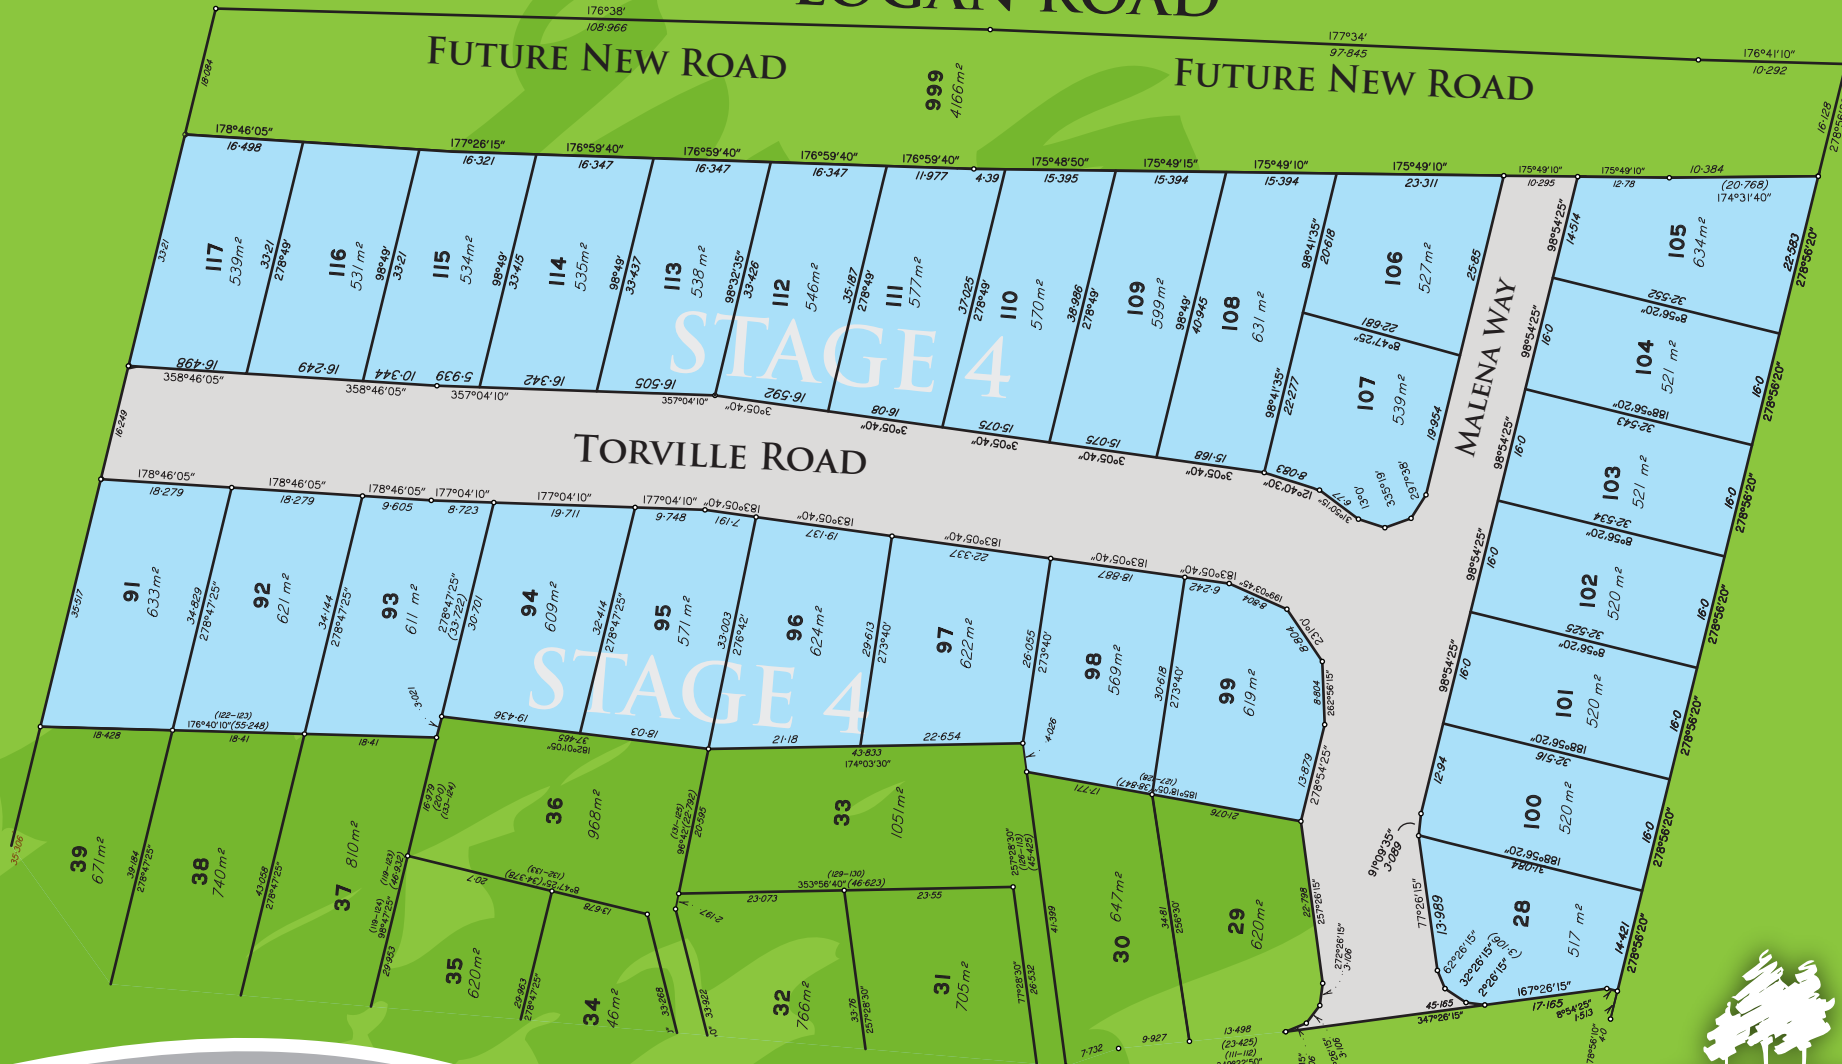

LOGAN ROAD

TORVILLE HEIGHTS STAGE 4

Corner Beenleigh and Logan Roads, Underwood
entry via Beenleigh Road into Cascade Drive

Phone: 07 3341 9648
www.torvilleheights.com.au